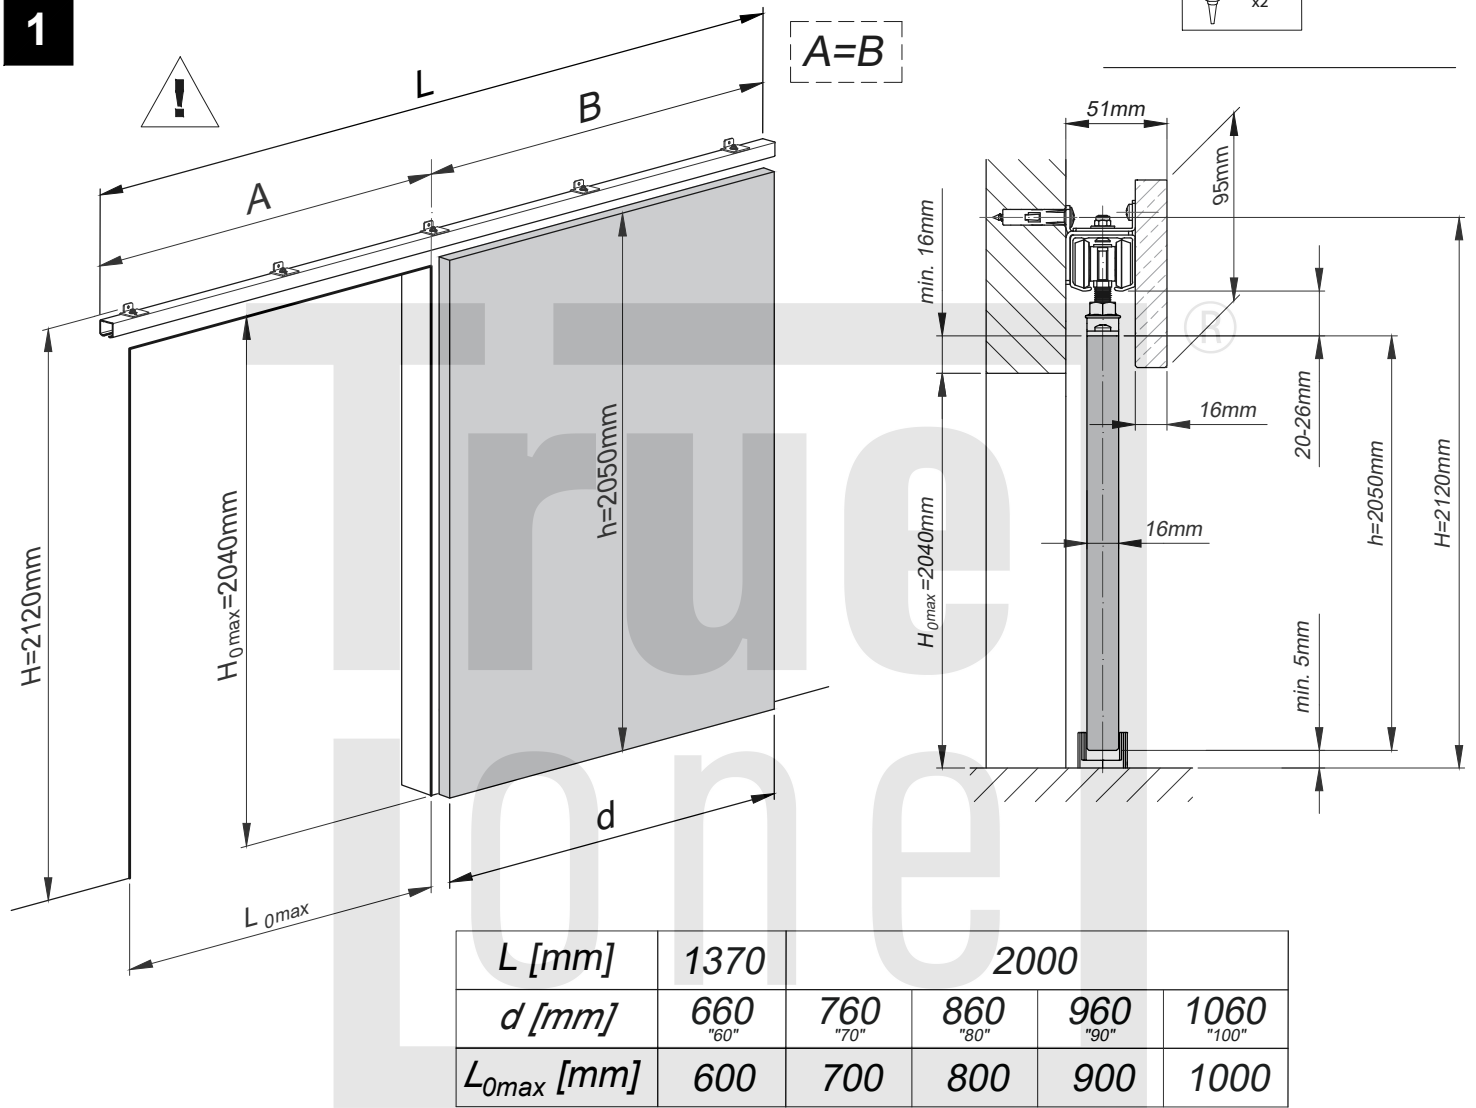

x1

40
KG

"100"

5

6

x4 - "60"

x5 - "70" / "80" / "90" / "100"

7

	d [mm]	660 "60"	760 "70"	860 "80"	960 "90"	1060 "100"
STANDARD [mm]			100			160
OPTION [mm]			180			210

8

x2

9

10

11

11a

"60"

x4/x5