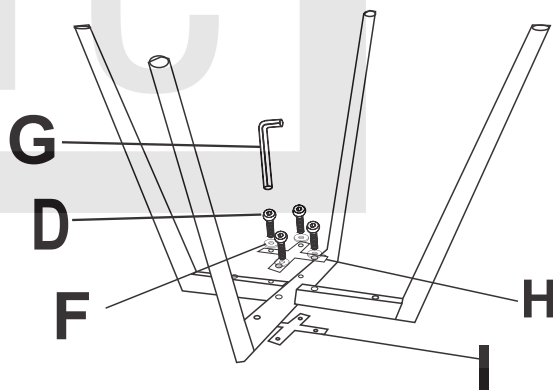

IMPORTER / IMPORTED BY:
SIGNAL MEBLE
UL. KILINSKIEGO 35B
27-400 OSTROWIEC SW.
POLAND
WYPRODUKOWANO W CHINACH / MADE IN CHINA

A	X1	B	X1	C	X1
D	X4	E	X4	F	X8
	M6x35mm		M6x45mm		
G	X1	H	X1	I	X1

①

②