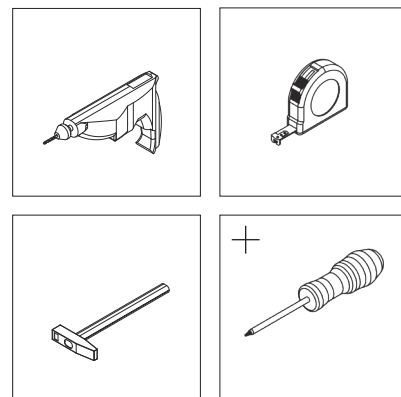

POTRZEBNE NARZĘDZIA TOOLS REQUIRED