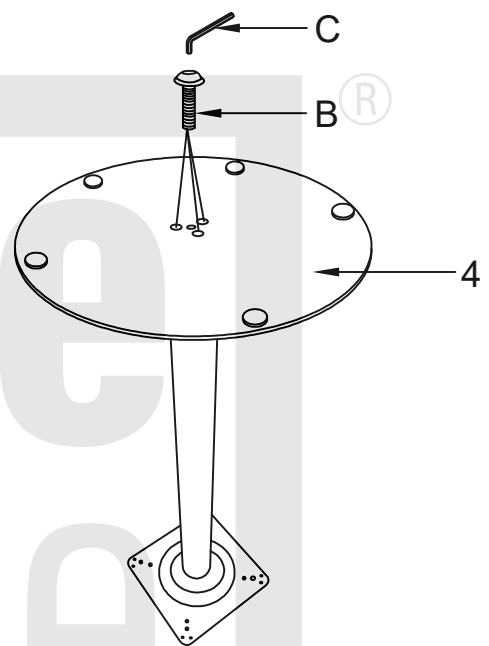

IMPORTER / IMPORTED BY:
SIGNALMEBLE
UL. KILI SKIEGO 35B
27-400 OSTROWIEC W.
POLAND
WYPRODUKOWANOW CHINACH / MADE IN CHINA

1 X1PC

2 X1PC

3 X1PC

4 X1PC

A X4PCS

B X6PCS

C X12PCS

1

2

3