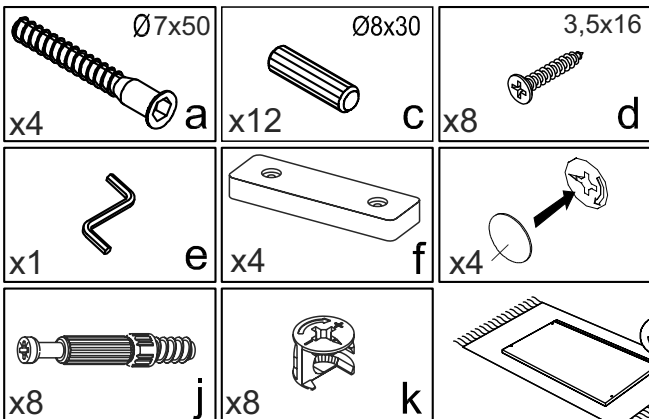

Model name CALIPSO
 Product name COFFEE TABLE

- ① 1 x - 900x500x18
- ② 1 x - 520x320x18
- ③ 1 x - 440x220x18
- ④ 2 x - 582x424x18