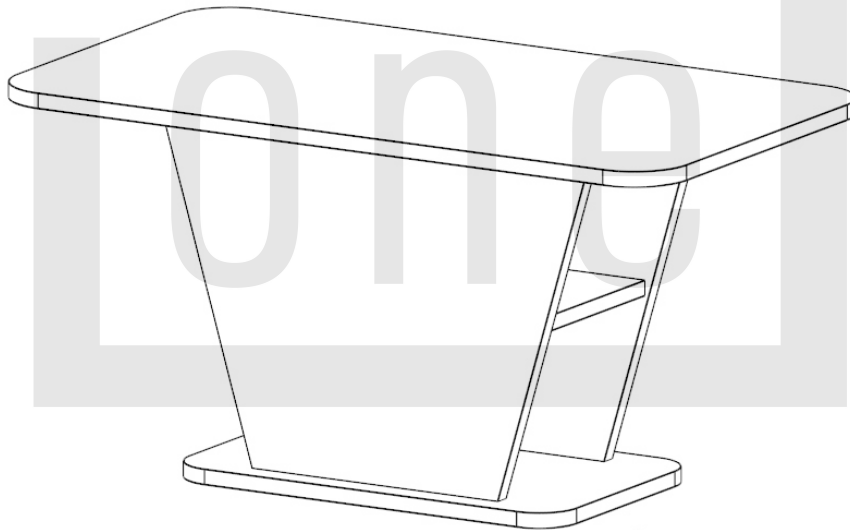

Model name CALIPSO
 Product name COFFEE TABLE

- ① 1 x - 900x500x18
- ② 1 x - 520x320x18
- ③ 1 x - 440x220x18
- ④ 2 x - 582x424x18