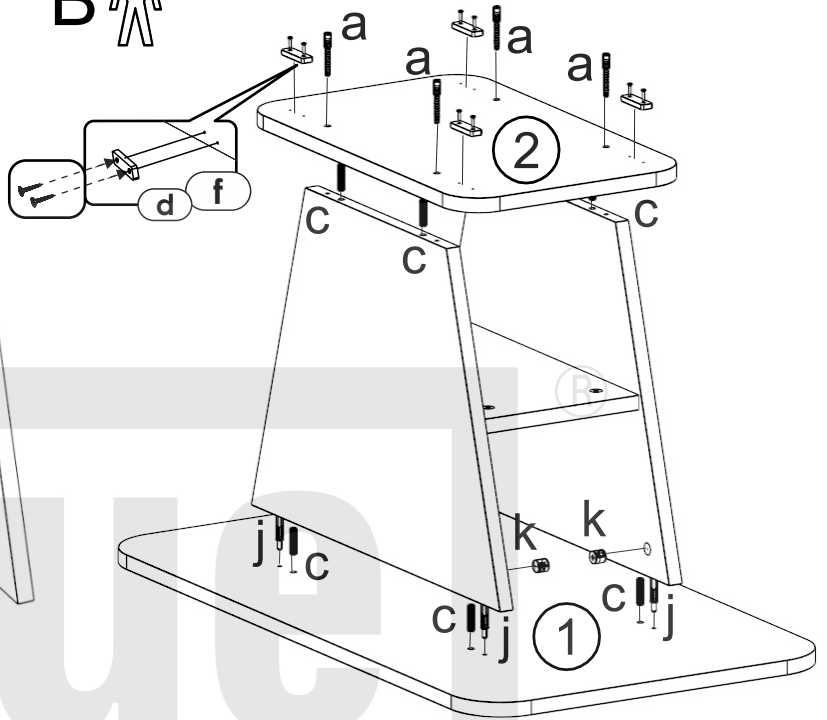

Model name CALIPSO
 Product name COFFEE TABLE

- ① 1 x - 900x500x18
- ② 1 x - 520x320x18
- ③ 1 x - 440x220x18
- ④ 2 x - 582x424x18