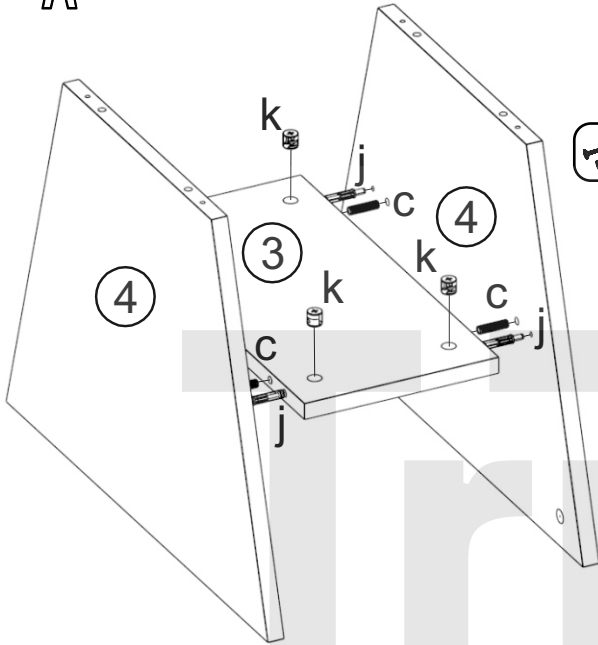

Model name CALIPSO
 Product name COFFEE TABLE

- ① 1 x - 900x500x18
- ② 1 x - 520x320x18
- ③ 1 x - 440x220x18
- ④ 2 x - 582x424x18